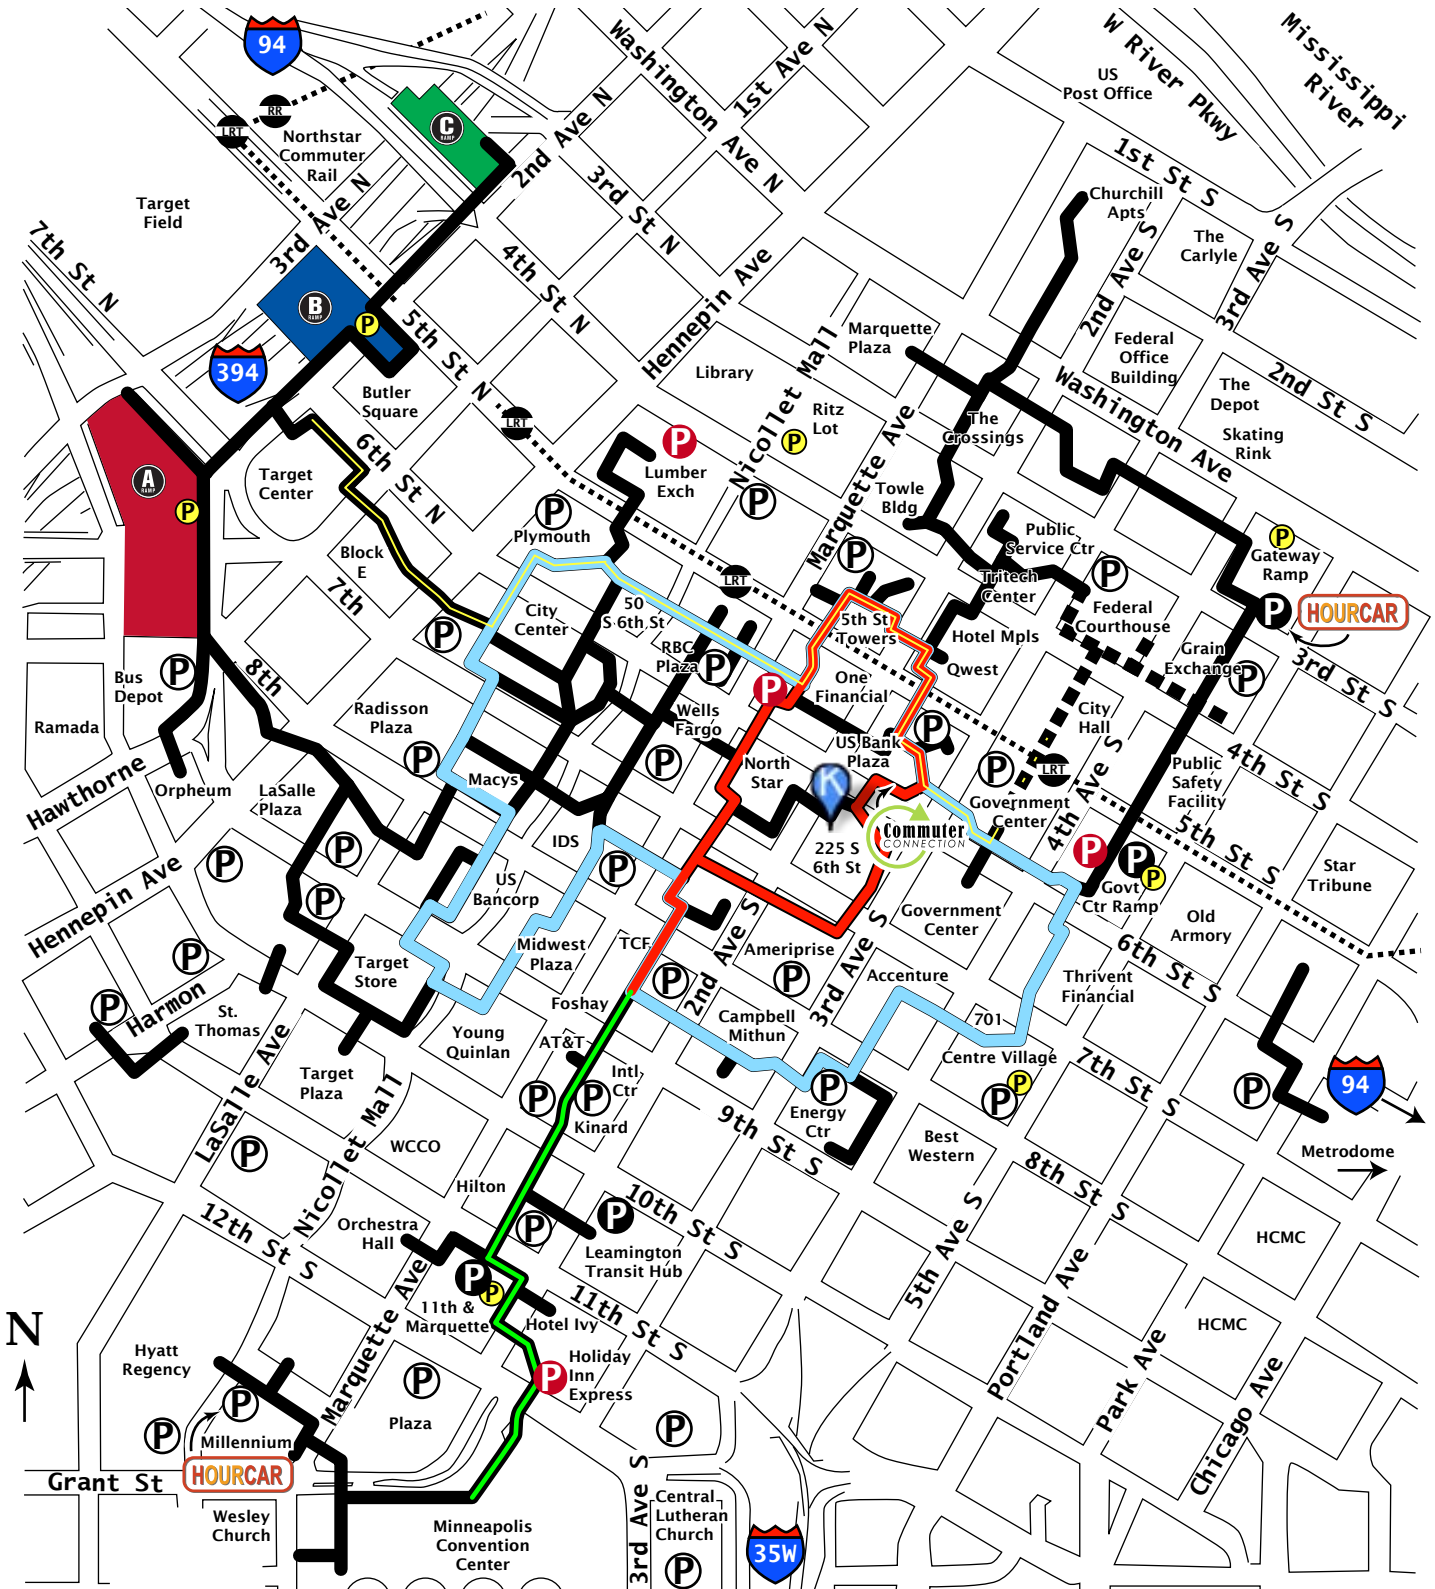

Downtown Minneapolis Skyways

<p>Commuter Connection mplstmo.org</p>	<p>Commuter Connection</p>	<p>ALLIED PARKING, INC.</p>	<p>NEW Discounted Carpool Parking Locations! (as of 10/01/09)</p>	<p>— Skyways ■ Tunnels</p>	<p>— Central City (2 mile loop)</p>
<p>Hour Car Location hourcar.org</p>	<p>Hour Car Location</p>	<p>abc-ramps.com</p>	<p>Parking Ramps with Carpool Discounts, Bike Lockers & Showers</p>	<p>(P) Parking Ramps</p>	<p>— TCF (1 mile loop)</p>
				<p>(P) Parking Ramp with Carpool Discounts</p>	<p>— City Hall to Target Center (.7 mile)</p>
				<p>(P) Motorcycle Parking</p>	<p>— Foshay to Convention Center (.5 mile)</p>